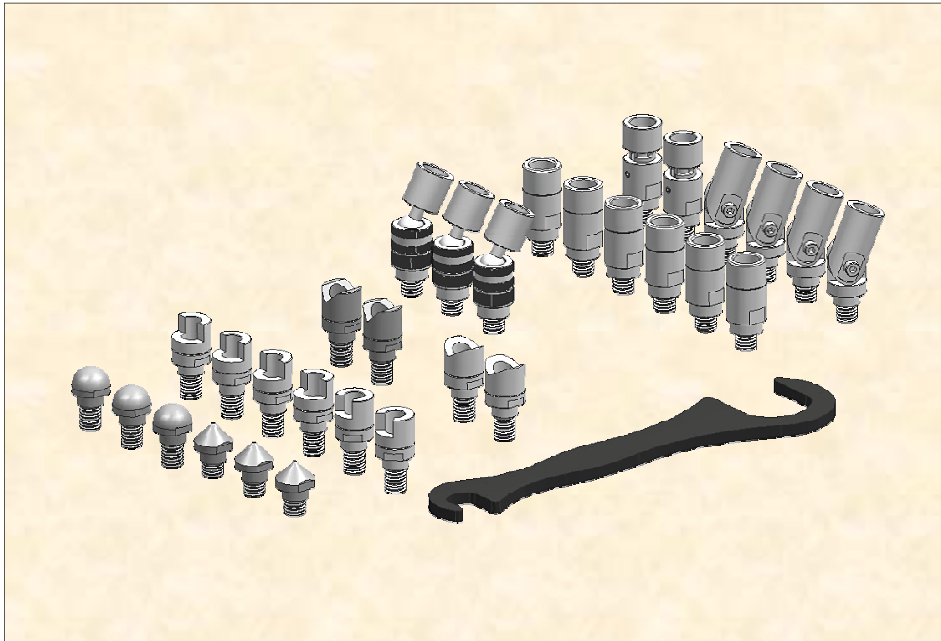

American Modular Tooling Kit AMT-10029

List Price \$1,823.66

**AMT-10029 Locator Element Kit, 33 pieces, System 25/40**

Part Nr	Description	Qty
AMT-15010	Sphere 1/2 10 x 15mm	3
AMT-15020	Cone 10 x 15mm	3
AMT-15026	Vee 45° 10 x 15mm	2
AMT-15030	Vee 60° 10 x 15mm	2
AMT-15037	Wall 50% 10 x 15mm	4
AMT-15041	Wall 75% 10 x 15mm	2
AMT-15105	Spring element 15mm	2
AMT-15120	Rotary element 15mm	6
AMT-15125	Pivot element 15mm	4
AMT-15130	Rotary/pivot element 15mm	2
AMT-15140	Ball joint 15mm	3
AMT-10043	Storage drawer, adjustable	1

Expand your capabilities with these high quality, unique off-grid devices.

AMT – awesome.

AMT Fixturing Kits feature:

- ⊕ Material 7075-T6 aluminum components
- ⊕ AMT high precision components with hard coat anodized finish or black oxide where required
- ⊕ Components can be used across system sizes 25 and 40

Pivot and rotary elements

Rotary, pivot, vee and clamp elements

Spring element with cone