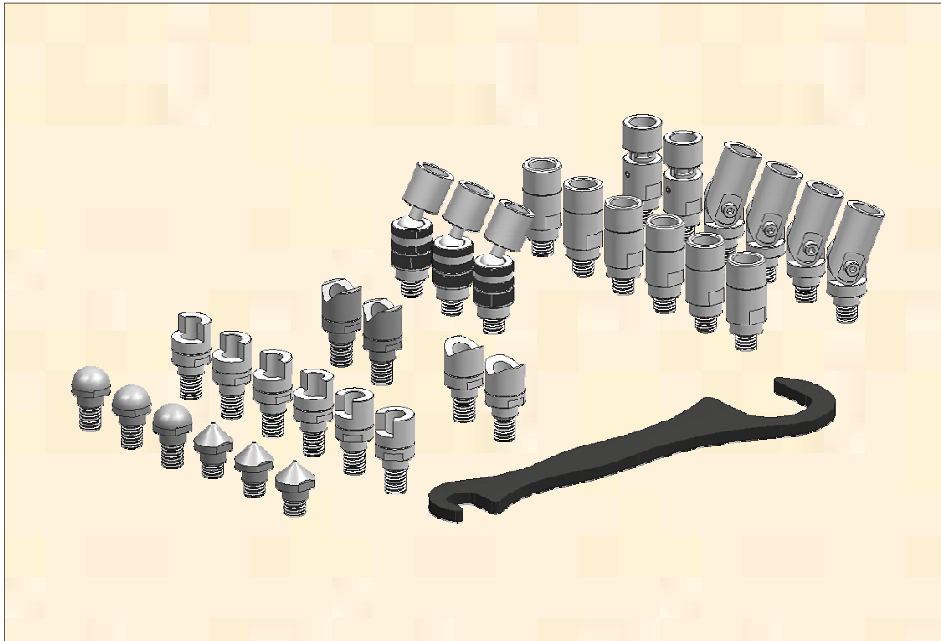

American Modular Tooling Kit AMT-10029

List Price \$1,823.66

AMT-10029 Locator Element Kit, 33 pieces, System 25/40

Part Nr	Description	Qty
AMT-15010	Sphere 1/2 10 x 15mm	3
AMT-15020	Cone 10 x 15mm	3
AMT-15026	Vee 45° 10 x 15mm	2
AMT-15030	Vee 60° 10 x 15mm	2
AMT-15037	Wall 50% 10 x 15mm	4
AMT-15041	Wall 75% 10 x 15mm	2
AMT-15105	Spring element 15mm	2
AMT-15120	Rotary element 15mm	6
AMT-15125	Pivot element 15mm	4
AMT-15130	Rotary/pivot element 15mm	2
AMT-15140	Ball joint 15mm	3
AMT-10043	Storage drawer, adjustable	1

Expand your capabilities with these high quality, unique off-grid devices.

AMT – awesome.

AMT Fixturing Kits feature:

- ⊕ Material 7075-T6 aluminum components
- ⊕ AMT high precision components with hard coat anodized finish or black oxide where required
- ⊕ Components can be used across system sizes 25 and 40

Pivot and rotary elements

Rotary, pivot, vee and clamp elements

Spring element with cone