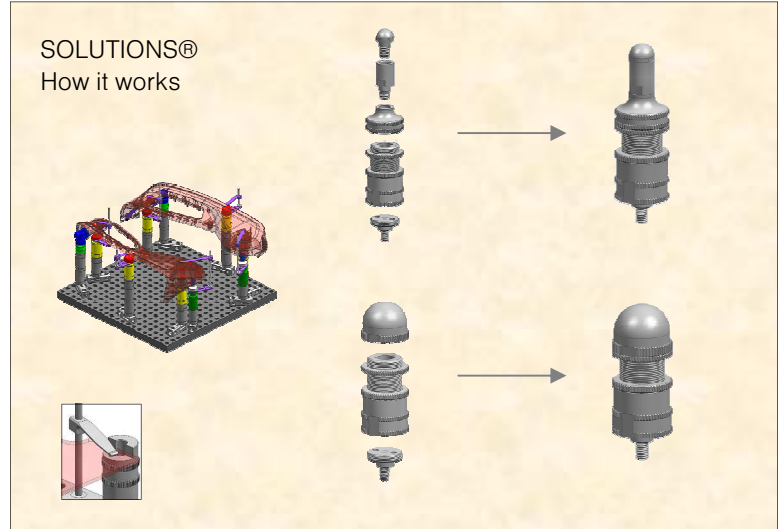

Vee Locator 35 x 30mm

AMT-15037  
Edge Locator 10 x 15mm

AMT-15057  
Magnet Locator 10x15mm

AMT-15270

Edge Locator 35 x 30mm

AMT-15357

Magnet Locator 25x30mm

AMT-15047  
Indicator Holder 3/8

AMT-17173  
Disc, non-centering

AMT-16012  
Clamp Stud

AMT-16004  
Finger Clamp

AMT-10116, Locator, Clamping and Off-Grid Accessory Kit, 109 pcs. List Price \$2,156.00.

Part Number	Description	Qty
AMT-15200	StackJack® 38–50mm x 30mm	6
AMT-15077	Base M24	6
AMT-15076	Base, 20 x 15mm M8	10
AMT-15065	Extension 25 x 15mm M8	10
AMT-15010	Ball Locator, 10 x 15mm M8	5
AMT-15248	Ball Locator, 25 x 30mm M24	5
AMT-15003	Flat Locator, 10 x 15mm M8	5
AMT-15206	Flat Locator, 10 x 30mm M24	5
AMT-15020	Cone Locator, 10 x 15mm M8	5
AMT-15235	Cone Locator, 35 x 30mm 90° M24	5
AMT-15026	Vee Locator, 10 x 15mm 90° M8	2
AMT-15258	Vee Locator, 35 x 30mm 90° M8	2
AMT-15037	Edge Locator, 10 x 15mm 50° M8	3
AMT-15270	Edge Locator, 35 x 30mm 50° M24	3
AMT-15047	Indicator Holder, 3/8, 20 x 15mm	2
AMT-15057	Magnetic Locator, 10 x 15mm M8	5
AMT-15357	Magnetic Locator, 25 x 30mm M24	5
AMT-16012	Clamp Stud, 60mm	5
AMT-16004	Finger Clamp 60mm	5
AMT-17173	Disc, non-centering M24 x M6	15