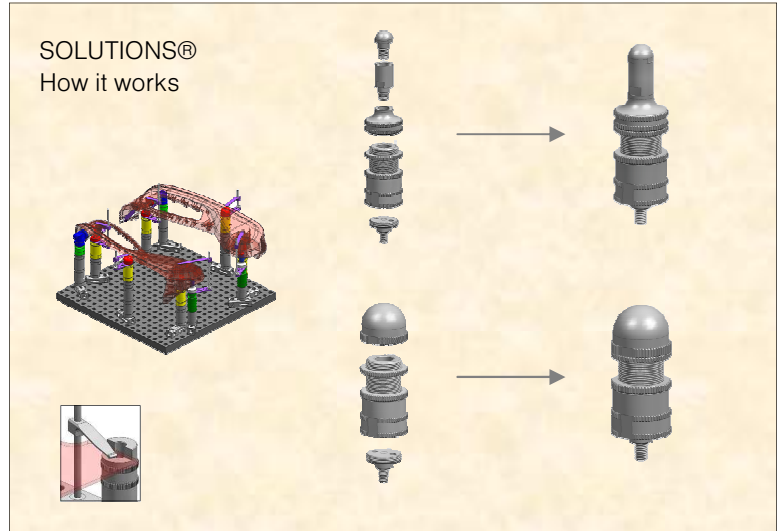

AMT-15026
Vee Locator 10 x 15mm

AMT015235
Cone Locator 35 x 30mm

AMT-15258
Vee Locator 35 x 30mm

AMT-15037
Edge Locator 10 x 15mm

AMT-15057
Magnet Locator 10x15mm

AMT-15047
Indicator Holder 3/8

AMT-14073
Disc, non-centering

AMT-14015
Clamp Stud

AMT-16004
Finger Clamp

AMT-10118, 1/4-20 Locator, Clamping and Off-Grid Accessory Kit, 109 pcs. List Price \$2248.60

Part Number	Description	Qty
AMT-15200	StackJack® 38–50mm x 30mm	6
AMT-15077	Base M24	6
AMT-14075	Base, 20 x 15mm 1/4-20mm M6 fm	10
AMT-15065	Extension 25 x 15mm M8	10
AMT-15010	Ball Locator, 10 x 15mm M8	5
AMT-15248	Ball Locator, 25 x 30mm M24	5
AMT-15003	Flat Locator, 10 x 15mm M8	5
AMT-15206	Flat Locator, 10 x 30mm M24	5
AMT-15020	Cone Locator, 10 x 15mm M8	5
AMT-15235	Cone Locator, 35 x 30mm 90° M24	5
AMT-15026	Vee Locator, 10 x 15mm 90° M8	2
AMT-15258	Vee Locator, 35 x 30mm 90° M8	2
AMT-15037	Edge Locator, 10 x 15mm 50° M8	3
AMT-15270	Edge Locator, 35 x 30mm 50° M24	3
AMT-15047	Indicator Holder, 3/8, 20 x 15mm	2
AMT-15057	Magnetic Locator, 10 x 15mm M8	5
AMT-15357	Magnetic Locator, 25 x 30mm M24	5
AMT-14015	Clamp Stud, 60mm, 1/4-20	5
AMT-16004	Finger Clamp 60mm	5
AMT-14073	Disc, non-centering M24 x 1/4-20	15